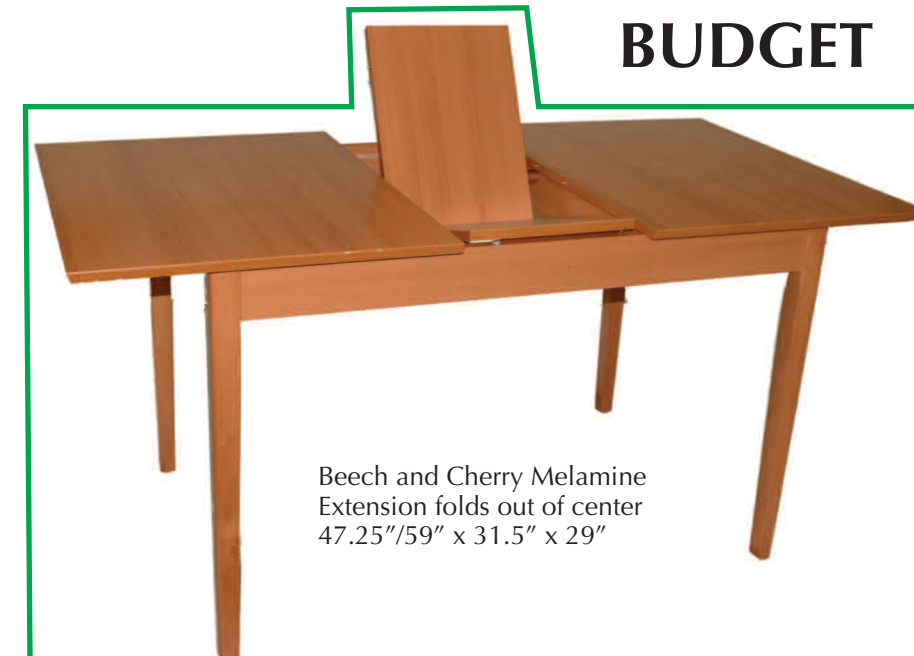

DALLAS BARSTOOL

Black, Brown and White
Leather w/chrome swivel,
height adjustable base and
foot rest

ANDREW BARSTOOL

Black and Brown
Leather with
chrome foot rest

ANDREW COUNTERSTOOL

Black and Brown
Leather with
chrome foot rest

ANDREW CHAIR

Black, Brown and White
Leather

Phone: 856-853-1992

Fax: 856-853-1863

Shown: Petite Table with Madrid Chairs (coffee)

Tables & Chairs

MADRID

Beechwood Dining Chairs
100214-20 Coffee
w/beige fabric seat
100214-36 Cherry
w/black PVC seat
Packed 2 per box k/d

ZOLO

PETITE

Coffee and Cherry Melamine
Top Flips open and swivels
Closed: 35.25" x 23.5" x 30"
Open: 35.5" x 47.25" x 29.25"

BUDGET

Beech and Cherry Melamine
Extension folds out of center
47.25"/59" x 31.5" x 29"

STOCKHOLM

Coffee stained walnut veneer
Extension lifts out of center
Closed: 59"/82" x 37.5" x 29.5"

CITY

Dining Chairs
100212-20 Coffee w/beige seat
100212-36 Cherry w/beige seat
Packed 2 per box k/d

Dining Chairs
100204-20
Coffee w/beige seat