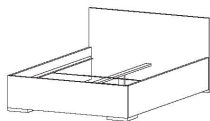

BEDS, TRUNDLE BED, SLATS AND HEADBOARDS – US+UK

77184 Bed (US+UK)
142.2 x 196 x 38/80 cm
56 x 77¼ x 15/31½"
Colours: 20 - 36 - 49