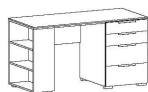

77142 Desk
135 x 60.6 x 73.4 cm
53¼ x 23¾ x 29"
Colour: 49

MIRROR