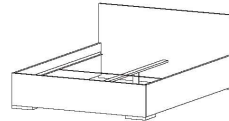

77192 Headboard (EU)  
for 77182  
170.2 x 19.8 x 104.4 cm  
74¾ x 7¾ x 41"  
Colour: 20

77199 Add-on headboard  
for 77157, 77192  
50.1 x 19.8/40.5 x 104.4 cm  
19¾ x 7¾/16 x 41"  
Colours: 20 - 49

## BEDS, TRUNDLE BED, SLATS AND HEADBOARDS – US+UK

77184 Bed (US+UK)  
142.2 x 196 x 38/80 cm  
56 x 77¼ x 15/31½"  
Colours: 20 - 36 - 49

98011 Slats in pine  
for 77184  
136.5 x 190 cm  
53¾ x 74¾"

77185 Bed (US+UK)  
159.2 x 208 x 38/80 cm  
62¾ x 81¾ x 15/31½"  
Colours: 20 - 36 - 49